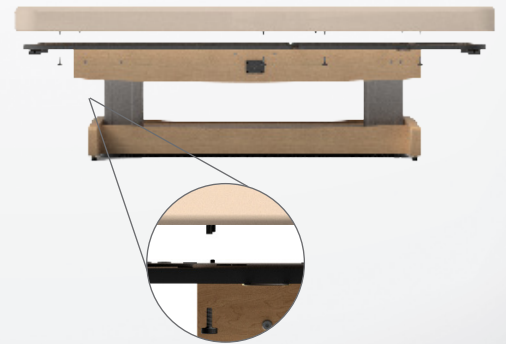

# PERFORMALIFT SERIES

Our most comfortable table just got better! The Performalift has always offered the ultimate in comfort with the ability to tilt the table up at the head end to relieve sinus pressure or tilt it in the opposite direction with a salon or backrest top to create a zero gravity chair position. Now standard with a removable and replaceable padded top!

**New!**  
One Piece Removable Pad

Padding and fabric on tables never last as long as the bases, and occasionally they get damaged; in the past you had to replace the whole table. Our new design features finger knobs that can be removed in minutes, allowing you to remove the foam and fabric and install a new one without any special tools so your table will be serviceable for much longer.

### Zero Gravity

The unique twin tower lift system creates a Zero Gravity chair capability insuring the ultimate in comfort. The tilting function is helpful for many treatments and offers greater comfort for people who experience sinus pressure when lying flat.

## ADJUSTABLE SIDE ARMREST

These versatile and comfortable removable arm rests feature a wide range of positions. They always stay level, regardless of the backrest angle. They offer comfortable positioning and can be moved completely out of the way to allow guests to get on and off the table easily.