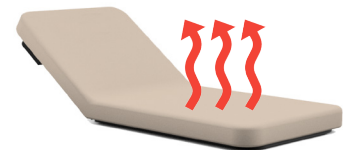

Integrated Heated Top (Optional)

Our new system is imbedded in the foam, creating a more even heat, and has three settings. Designed originally to be used in car seats and hospital beds, the heating element automatically shuts off after 10 hours providing peace of mind for safety and energy conservation.

made in the US