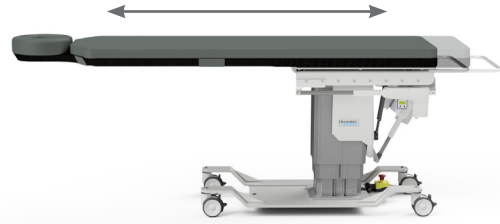

Oakworks Imaging Tables • Motions At-A-Glance

Trendelenburg Tilt

Longitudinal Travel

Lateral Tilt

Lateral Travel

Table Type	Height Range *without pad	Weight Rating	Trendelenburg Tilt	Longitudinal Travel	Lateral Tilt	Lateral Travel
CFPM100	22"-40" (56-102cm)	500lbs	n/a	n/a	n/a	n/a
CFPM200	25"-43" (64-109cm)	500lbs	n/a	n/a	±15°	n/a
CFPM201	25"-42" (64-107cm)	500lbs	+15°/-11°	n/a	n/a	n/a
CFPM300	26"-43" (66-109cm)	500lbs	+15°/-11°	n/a	±15°	n/a
CFPM301	25"-43" (64-109cm)	500lbs	+15°/-11°	10" (25cm)	n/a	n/a
CFPMB301	26-44" (66-112cm)	750lbs	+15°/-11°	10" (25cm)	n/a	n/a
CFPM302	25"-43" (64-109cm)	500lbs	n/a	10" (25cm)	±15°	n/a
CFPM400	26"-43" (66-109cm)	500lbs	+15°/-11°	10" (25cm)	±15°	n/a
CFPM401	26"-44" (66-112cm)	500lbs	+15°/-11°	10" (25cm)	n/a	8" (20cm) ±4"
DTPM300	24"-40" (61-102cm)	450lbs	+14°/-14°	23" (58cm) (manual)	n/a	n/a