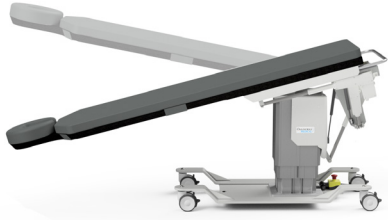

Oakworks Imaging Tables • Motions At-A-Glance

Trendelenburg Tilt

Longitudinal Travel

Lateral Tilt

Lateral Travel

Table Type	Height Range *without pad	Weight Rating	Trendelenburg Tilt	Longitudinal Travel	Lateral Tilt	Lateral Travel
CFPM100	22"-40" (56-102cm)	500lbs	n/a	n/a	n/a	n/a
CFPM200	25"-43" (64-109cm)	500lbs	n/a	n/a	±15°	n/a
CFPM201	25"-42" (64-107cm)	500lbs	+15°/-11°	n/a	n/a	n/a
CFPM300	26"-43" (66-109cm)	500lbs	+15°/-11°	n/a	±15°	n/a
CFPM301	25"-43" (64-109cm)	500lbs	+15°/-11°	10" (25cm)	n/a	n/a
CFPMB301	26-44" (66-112cm)	750lbs	+15°/-11°	10" (25cm)	n/a	n/a
CFPM302	25"-43" (64-109cm)	500lbs	n/a	10" (25cm)	±15°	n/a
CFPM400	26"-43" (66-109cm)	500lbs	+15°/-11°	10" (25cm)	±15°	n/a
CFPM401	26"-44" (66-112cm)	500lbs	+15°/-11°	10" (25cm)	n/a	8" (20cm) ±4"
DTPM300	24"-40" (61-102cm)	450lbs	+14°/-14°	23" (58cm) (manual)	n/a	n/a