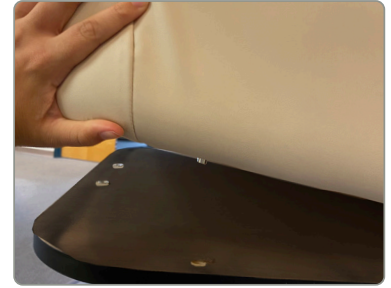

Curva Lounger

Shown with optional sliding shelf and SoVi System

Perfect for:

- VibroAcoustic Therapies
- IV Drip Therapies
- Waiting Areas
- Salt Rooms

The **Curva Lounger** creates the perfect balance between comfort and sociability. The NASA inspired curve and tilt creates an incredibly comfortable position that is enhanced by our cloud soft 4" AeroCel padding system. But knowing that many times people want to interact with their friends we made sure that people are upright enough to make it easy to converse with other people.

SoVi Vibroacoustic System
(Optional)

Color LED Lighting
(Optional)

Integrated Heated Top
(Optional)

SPECIFICATIONS

LOUNGER SPECIFICATIONS

Top	Replaceable 4" Top Pad with Neck Bolster
Seat Height	18" (46 cm)
Weight Capacity	500 lbs. (227 kg)
Fabric	TerraTouch - Medical Grade, ISO 10993
Finish	Laminate
Padding	4" (10 cm) AeroCel™
Width	31" (79 cm)
Length	Pad length 75" (109 cm)
Table Weight	125 lbs.
Options (must be ordered with table)	SoViVibroacoustic System, Heated Top, Sliding Shelf, Power Outlet, Colored LED Lighting
Warranty	3 years parts, 2 years labor

LAMINATE COLORS

TERRATOUGH FABRIC COLORS

REPLACEABLE PAD

The pad is easily replaced if it ever gets damaged.

SOVI VIBROACOUSTIC SYSTEM

(OPTIONAL)

The system is designed to deliver all the latest forms of healing modalities via a very flexible integrated delivery system.

HEATED TOP

(OPTIONAL)

The same system we use on our top of the line spa tables, our system radiates an even heat over the entire body.

SLIDING SHELF

(OPTIONAL)

Designed to be stored out of the way or pulled out to either side, this acrylic shelf is easy to clean.