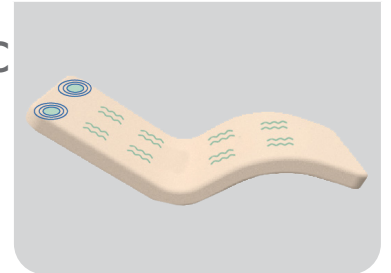

Curva Lounger

Shown with optional sliding shelf and SoVi System

Perfect for:

- VibroAcoustic Therapies
- IV Drip Therapies
- Waiting Areas
- Salt Rooms

The **Curva Lounger** creates the perfect balance between comfort and sociability. The NASA inspired curve and tilt creates an incredibly comfortable position that is enhanced by our cloud soft 4" AeroCel padding system. But knowing that many times people want to interact with their friends we made sure that people are upright enough to make it easy to converse with other people.

SoVi Vibroacoustic System
(Optional)

Color LED Lighting
(Optional)

Integrated Heated Top
(Optional)

SPECIFICATIONS

LOUNGER SPECIFICATIONS

Top	Replaceable 4" Top Pad with Neck Bolster
Seat Height	18" (46 cm)
Weight Capacity	500 lbs. (227 kg)
Fabric	TerraTouch - Medical Grade, ISO 10993
Finish	Laminate
Padding	4" (10 cm) AeroCel™
Width	31" (79 cm)
Length	Pad length 75" (109 cm)
Table Weight	125 lbs.
Options (must be ordered with table)	SoViVibroacoustic System, Heated Top, Sliding Shelf, Power Outlet, Colored LED Lighting
Warranty	3 years parts, 2 years labor

LAMINATE COLORS

TERRATOUGH FABRIC COLORS

REPLACEABLE PAD

The pad is easily replaced if it ever gets damaged.

SOVI VIBROACOUSTIC SYSTEM

(OPTIONAL)

The system is designed to deliver all the latest forms of healing modalities via a very flexible integrated delivery system.

HEATED TOP

(OPTIONAL)

The same system we use on our top of the line spa tables, our system radiates an even heat over the entire body.

SLIDING SHELF

(OPTIONAL)

Designed to be stored out of the way or pulled out to either side, this acrylic shelf is easy to clean.