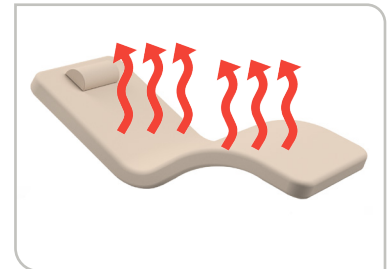

Curva Lounger

Shown with optional sliding shelf and SoVi System

Perfect for:

- VibroAcoustic Therapies
- IV Drip Therapies
- Waiting Areas
- Salt Rooms

The **Curva Lounger** creates the perfect balance between comfort and sociability. The NASA inspired curve and tilt creates an incredibly comfortable position that is enhanced by our cloud soft 4" AeroCel padding system. But knowing that many times people want to interact with their friends we made sure that people are upright enough to make it easy to converse with other people.

SoVi Vibroacoustic System
(Optional)

Color LED Lighting
(Optional)

Integrated Heated Top
(Optional)

SPECIFICATIONS

LOUNGER SPECIFICATIONS

Top	Replaceable 4" Top Pad with Neck Bolster
Seat Height	18" (46 cm)
Weight Capacity	500 lbs. (227 kg)
Fabric	TerraTouch - Medical Grade, ISO 10993
Finish	Laminate
Padding	4" (10 cm) AeroCel™
Width	31" (79 cm)
Length	Pad length 75" (109 cm)
Table Weight	125 lbs.
Options (must be ordered with table)	SoViVibroacoustic System, Heated Top, Sliding Shelf, Power Outlet, Colored LED Lighting
Warranty	3 years parts, 2 years labor

LAMINATE COLORS

TERRATOUGH FABRIC COLORS

REPLACEABLE PAD

The pad is easily replaced if it ever gets damaged.

SOVI VIBROACOUSTIC SYSTEM

(OPTIONAL)

The system is designed to deliver all the latest forms of healing modalities via a very flexible integrated delivery system.

HEATED TOP

(OPTIONAL)

The same system we use on our top of the line spa tables, our system radiates an even heat over the entire body.

SLIDING SHELF

(OPTIONAL)

Designed to be stored out of the way or pulled out to either side, this acrylic shelf is easy to clean.