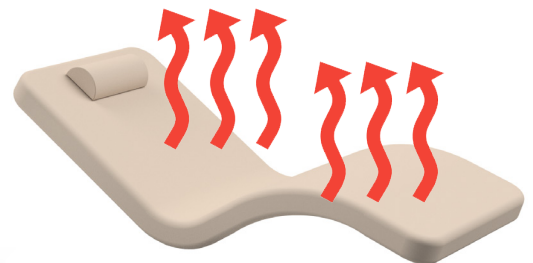

Curva Lounger

Shown with optional sliding shelf and SoVi System

Perfect for:

- VibroAcoustic Therapies
- IV Drip Therapies
- Waiting Areas
- Salt Rooms

The **Curva Lounger** creates the perfect balance between comfort and sociability. The NASA inspired curve and tilt creates an incredibly comfortable position that is enhanced by our cloud soft 4" AeroCel padding system. But knowing that many times people want to interact with their friends we made sure that people are upright enough to make it easy to converse with other people.

SoVi Vibroacoustic System
(Optional)

Color LED Lighting
(Optional)

Integrated Heated Top
(Optional)

SPECIFICATIONS

LOUNGER SPECIFICATIONS

Top	Replaceable 4" Top Pad with Neck Bolster
Seat Height	18" (46 cm)
Weight Capacity	500 lbs. (227 kg)
Fabric	TerraTouch - Medical Grade, ISO 10993
Finish	Laminate
Padding	4" (10 cm) AeroCel™
Width	31" (79 cm)
Length	Pad length 75" (109 cm)
Table Weight	125 lbs.
Options (must be ordered with table)	SoViVibroacoustic System, Heated Top, Sliding Shelf, Power Outlet, Colored LED Lighting
Warranty	3 years parts, 2 years labor

LAMINATE COLORS

TERRATOUGH FABRIC COLORS

REPLACEABLE PAD

The pad is easily replaced if it ever gets damaged.

SOVI VIBROACOUSTIC SYSTEM

(OPTIONAL)

The system is designed to deliver all the latest forms of healing modalities via a very flexible integrated delivery system.

HEATED TOP

(OPTIONAL)

The same system we use on our top of the line spa tables, our system radiates an even heat over the entire body.

SLIDING SHELF

(OPTIONAL)

Designed to be stored out of the way or pulled out to either side, this acrylic shelf is easy to clean.