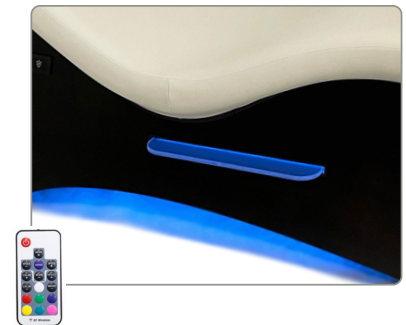

Curva Lounger

Shown with optional sliding shelf and SoVi System

Perfect for:

- VibroAcoustic Therapies
- IV Drip Therapies
- Waiting Areas
- Salt Rooms

The **Curva Lounger** creates the perfect balance between comfort and sociability. The NASA inspired curve and tilt creates an incredibly comfortable position that is enhanced by our cloud soft 4" AeroCel padding system. But knowing that many times people want to interact with their friends we made sure that people are upright enough to make it easy to converse with other people.

LAMINATE COLORS

TERRATOUGH FABRIC COLORS

REPLACEABLE PAD

The pad is easily replaced if it ever gets damaged.

SOVI VIBROACOUSTIC SYSTEM

(OPTIONAL)

The system is designed to deliver all the latest forms of healing modalities via a very flexible integrated delivery system.

HEATED TOP

(OPTIONAL)

The same system we use on our top of the line spa tables, our system radiates an even heat over the entire body.

SLIDING SHELF

(OPTIONAL)

Designed to be stored out of the way or pulled out to either side, this acrylic shelf is easy to clean.

COLORED LED LIGHTING

(OPTIONAL)

A wide range of colors and patterns are available and are accentuated by the optional shelf.

EXTERNAL OUTLET

(OPTIONAL)

External outlet with USB port for charging devices.

Contact Oakworks
717.235.6807
www.shop.spatables.com
customerservice@oakworks.com