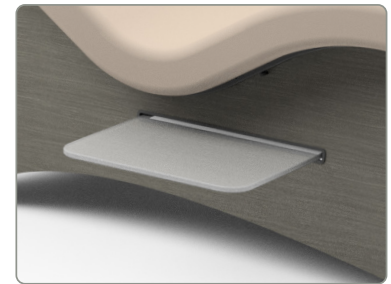

Curva Lounger

Shown with optional sliding shelf and SoVi System

Perfect for:

- VibroAcoustic Therapies
- IV Drip Therapies
- Waiting Areas
- Salt Rooms

The **Curva Lounger** creates the perfect balance between comfort and sociability. The NASA inspired curve and tilt creates an incredibly comfortable position that is enhanced by our cloud soft 4" AeroCel padding system. But knowing that many times people want to interact with their friends we made sure that people are upright enough to make it easy to converse with other people.

SoVi Vibroacoustic System
(Optional)

Color LED Lighting
(Optional)

Integrated Heated Top
(Optional)

SPECIFICATIONS

LOUNGER SPECIFICATIONS

Top	Replaceable 4" Top Pad with Neck Bolster
Seat Height	18" (46 cm)
Weight Capacity	500 lbs. (227 kg)
Fabric	TerraTouch - Medical Grade, ISO 10993
Finish	Laminate
Padding	4" (10 cm) AeroCel™
Width	31" (79 cm)
Length	Pad length 75" (109 cm)
Table Weight	125 lbs.
Options (must be ordered with table)	SoViVibroacoustic System, Heated Top, Sliding Shelf, Power Outlet, Colored LED Lighting
Warranty	3 years parts, 2 years labor

HEATED TOP

(OPTIONAL)

The same system we use on our top of the line spa tables, our system radiates an even heat over the entire body.

SLIDING SHELF

(OPTIONAL)

Designed to be stored out of the way or pulled out to either side, this acrylic shelf is easy to clean.

COLORED LED LIGHTING

(OPTIONAL)

A wide range of colors and patterns are available and are accentuated by the optional shelf.

EXTERNAL OUTLET

(OPTIONAL)

External outlet with USB port for charging devices.

Contact Oakworks
717.235.6807
www.shop.spatables.com
customerservice@oakworks.com