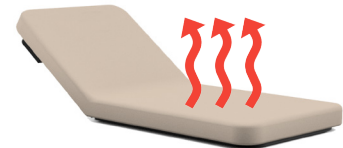

New! One Piece Removable Pad

Padding and fabric on tables never last as long as the bases, and occasionally they get damaged; in the past you had to replace the whole table. Our new design features finger knobs that can be removed in minutes, allowing you to remove the foam and fabric and install a new one without any special tools so your table will be serviceable for much longer.

FEATURES

Storage Options

The Proluxe offers an optional storage shelf and hot towel cabi shelf that gives you the functionality of a cabinet model table.

Bluetooth Speaker System

Bluetooth Speaker Sound System magnetically connects to the bottom of the table near the face rest to create a calming experience.

Integrated Heated Top (Optional)

Our new system is imbedded in the foam, creating a more even heat, and has three settings. Designed originally to be used in car seats and hospital beds, the heating element automatically shuts off after 10 hours providing peace of mind for safety and energy conservation.

made in the US

OAKWORKS[®] Spa

SPECIFICATIONS

- New! Removable and replaceable padding
- 4" AeroCel™ padding for ultimate comfort
- Large height range - 19" - 37" (Flat Top)
22" - 39" (Lift Assist Backrest & Salon)
22" - 40" (Electric Salon)