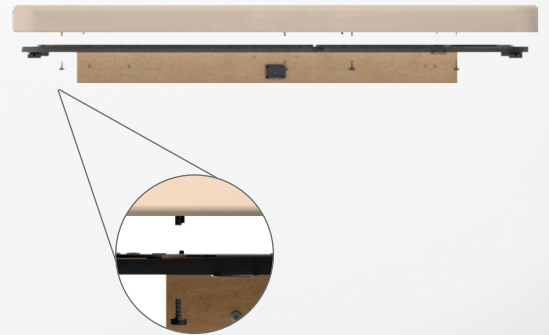

PROLUXE SERIES

Our value priced spa table just got better! Offering all the comfort features of our most expensive tables, this workhorse design now comes with our new, removable one piece pad system with 4" of AeroCel padding. The favorite of high volume spas across the US, the table can be configured to offer all our high end options at a much lower price.

New! One Piece Removable Pad

Padding and fabric on tables never last as long as the bases, and occasionally they get damaged; in the past you had to replace the whole table. Our new design features finger knobs that can be removed in minutes, allowing you to remove the foam and fabric and install a new one without any special tools so your table will be serviceable for much longer.

FEATURES

Storage Options

The Proluxe offers an optional storage shelf and hot towel cabi shelf that gives you the functionality of a cabinet model table.

Bluetooth Speaker System

Bluetooth Speaker Sound System magnetically connects to the bottom of the table near the face rest to create a calming experience.

Incredible breast comfort
Lower to lessen pressure

Electric adjustments
Large adjustment range

Head support
Built in head support

Pectoral muscle stretch
Advanced positioning

ADJUSTABLE SIDE ARMREST

These versatile and comfortable removable arm rests feature a wide range of positions. They always stay level, regardless of the backrest angle. They offer comfortable positioning and can be moved completely out of the way to allow guests to get on and off the table easily.