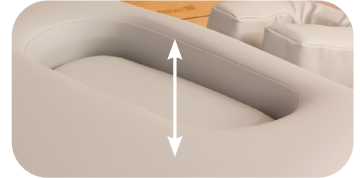

717.235-6807 www.spatables.com email: customerservice@oakworks.com

ABC SYSTEM (Optional)

Oakworks Patented ABC system allows you to create the perfect level of support for each client, taking pressure off their breasts and tension out of their back. The system also raises the pad above level, making it a great head support for face up positions, and can be used for stretches also.

Incredible breast comfort
Lower to lessen pressure

Electric adjustments
Large adjustment range

Head support
Built in head support

Pectoral muscle stretch
Advanced positioning

ADJUSTABLE SIDE ARMREST

These versatile and comfortable removable arm rests feature a wide range of positions. They always stay level, regardless of the backrest angle. They offer comfortable positioning and can be moved completely out of the way to allow guests to get on and off the table easily.